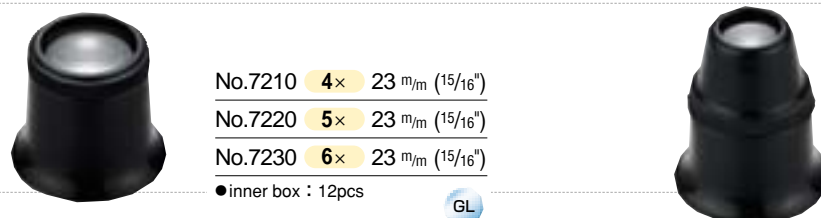

WATCH MAKER'S LOUPE

No.7210 4× 23 mm (15/16")
No.7220 5× 23 mm (15/16")
No.7230 6× 23 mm (15/16")
●inner box : 12pcs GL

No.7300 10× 15 mm (5/8")
●inner box : 12pcs GL
●Double Lens