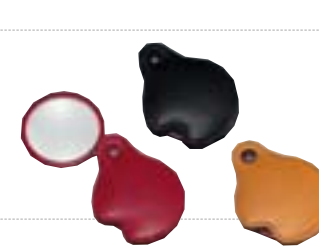

No.3130 **3x** 40x50 mm (1 5/8"×2")
 ● inner box : 12pcs
 ● Folding type in leather clad case
 ● Color : black·brown·wine red

No.3140 **3x** 50x60 mm (2"×2 3/8")
 ● inner box : 12pcs
 ● Folding type in leather clad case
 ● Color : black·brown·wine red

No.3151K **3.5x** 45 mm (1 3/4")
 ● inner box : 10pcs
 ● Folding type in leather clad case
 ● Color : black·brown·wine red

No.M-50 **2.5x** 45x90 mm (1 3/4"×3 1/2")
 ● C size battery ×2 required

No.M-320 **2x** 80 mm (3 1/8")
 ● C size battery ×2 required

No.M-322 **2.5x** 80 mm (3 1/8")
 ● C size battery ×2 required

No.M-323 **3.5x** 80 mm (3 1/8")
 ● C size battery ×2 required

No.3123 **3.5x** 45 mm (1 3/4")
 ● inner box : 10pcs
 ● Folding type in leather clad case
 ● Color : red·camel·black